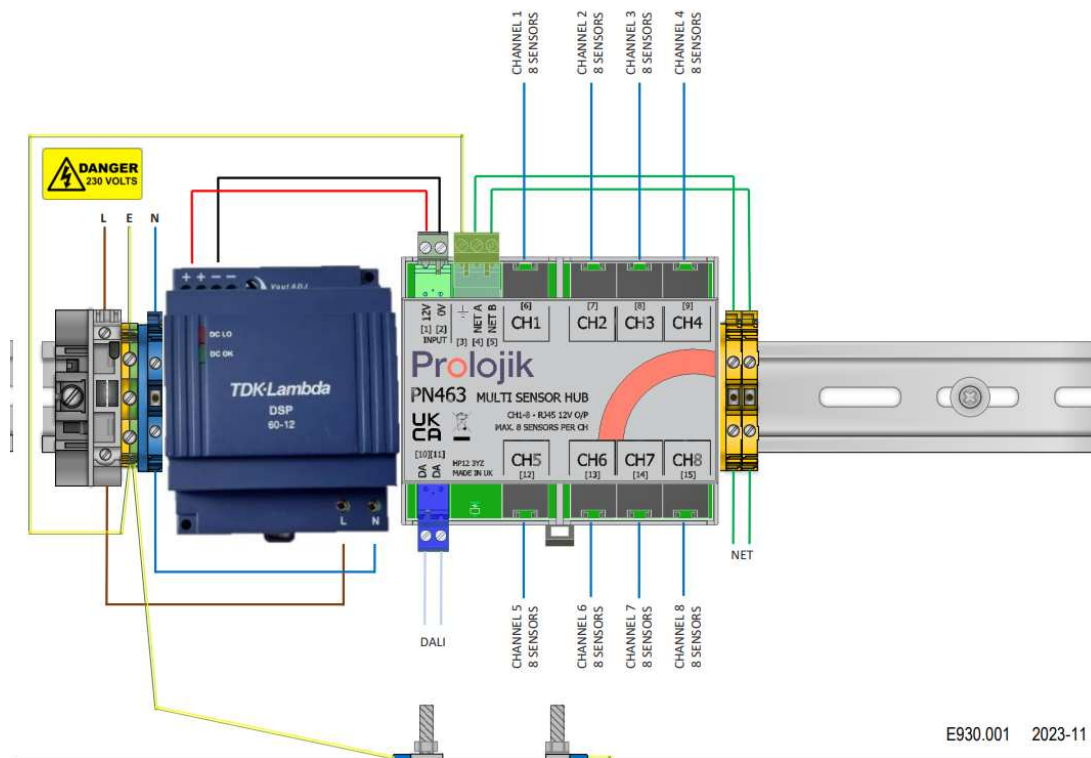

Multi Sensor Hub

Specification

Features

8x Proxima Sensors per channel (8 Channels)
16 DALI Sensors in total across 8Channels

Networking

LonWorks™ network TP/FT-10
LonWorks™ network TP/FT-10 (capacitor decoupled)
LonWorks™ Interoperable solution
Cable cross sections from 0.5 to 2.5mm²
Beldon 8471 twisted pair unscreened or equivalent

Network Input

LonWorks™ interface – backbone
LonWorks™ interface – zone

Connections

15V DC Input
DALI Bus Output
LonWorks™ Interface
8 x RJ45 Sensor Channels

Fixings

Spring retractable DIN rail mounting clip
DIN EN50022

Dimensions

355mm x 260mm x 80mm (L x W x H)

Safety

EN 60 950
Isolation: 4kV between mains and sensors

Conformity & Standards

Generic emission: EN 50 081 part 1
Generic immunity: EN 50 082 part 1
RFI: EN 55 014
ARCOM MasterSpec 2013 Classification 29 09 33
LonMark™ compliant

Environment

Storage
Temperature: -10°C - +60°C
Humidity: 0% - 90% non-condensing

In Use

Temperature: 0°C - +40°C
Humidity: 10% - 90% non-condensing

Power Input

12V DC Power Supply up to 60W

Output

Proxima bus outputs (for 8 DALI sensors per channel)
Connection: RJ45 Cat 6 cable

Technical Data

E930.001 2023-11

Prolojik | Perspective House | 7 Cliveden Office Village | Lancaster Road
High Wycombe | Buckinghamshire HP12 3YZ | United Kingdom
+44 (0)1494 515100 | info@prolojik.com | prolojik.com