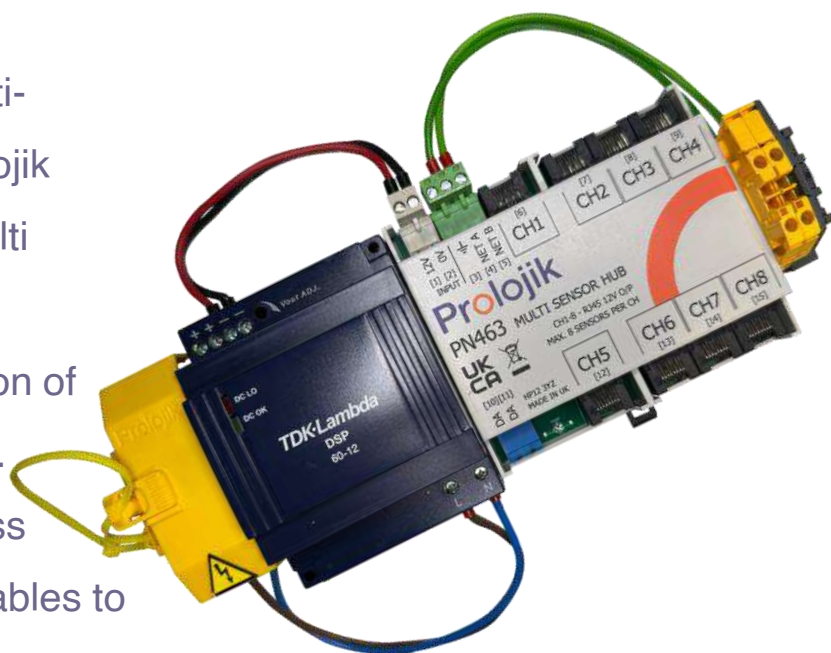

Multi Sensor Hub

The Prolojik PP464 is a multi-channel sensor hub for Prolojik Proxima PS4xx range of multi sensors.

Its flexibility allows connection of up to 8 sensors per channel.

The common cabling harness utilises CAT5e and CAT 6 cables to support DALI self-powered, DALI remote powered and Proxima sensors.

Key Features

- Simple integrated wiring
- Multiple sensor compatibility
- 8 channels
- 8 sensors per channel
- Common cabling for DALI and LON
- Individual port fusing

Prolojik | Perspective House | 7 Cliveden Office Village | Lancaster Road
High Wycombe | Buckinghamshire HP12 3YZ | United Kingdom
+44 (0)1494 515100 | info@prolojik.com | prolojik.com

Multi Sensor Hub

Specification

Features

8x Proxima Sensors per channel (8 Channels)
16 DALI Sensors in total across 8Channels

Networking

LonWorks™ network TP/FT-10
LonWorks™ network TP/FT-10 (capacitor decoupled)
LonWorks™ Interoperable solution
Cable cross sections from 0.5 to 2.5mm²
Beldon 8471 twisted pair unscreened or equivalent

Network Input

LonWorks™ interface – backbone
LonWorks™ interface – zone

Connections

15V DC Input
DALI Bus Output
LonWorks™ Interface
8 x RJ45 Sensor Channels

Fixings

Spring retractable DIN rail mounting clip
DIN EN50022